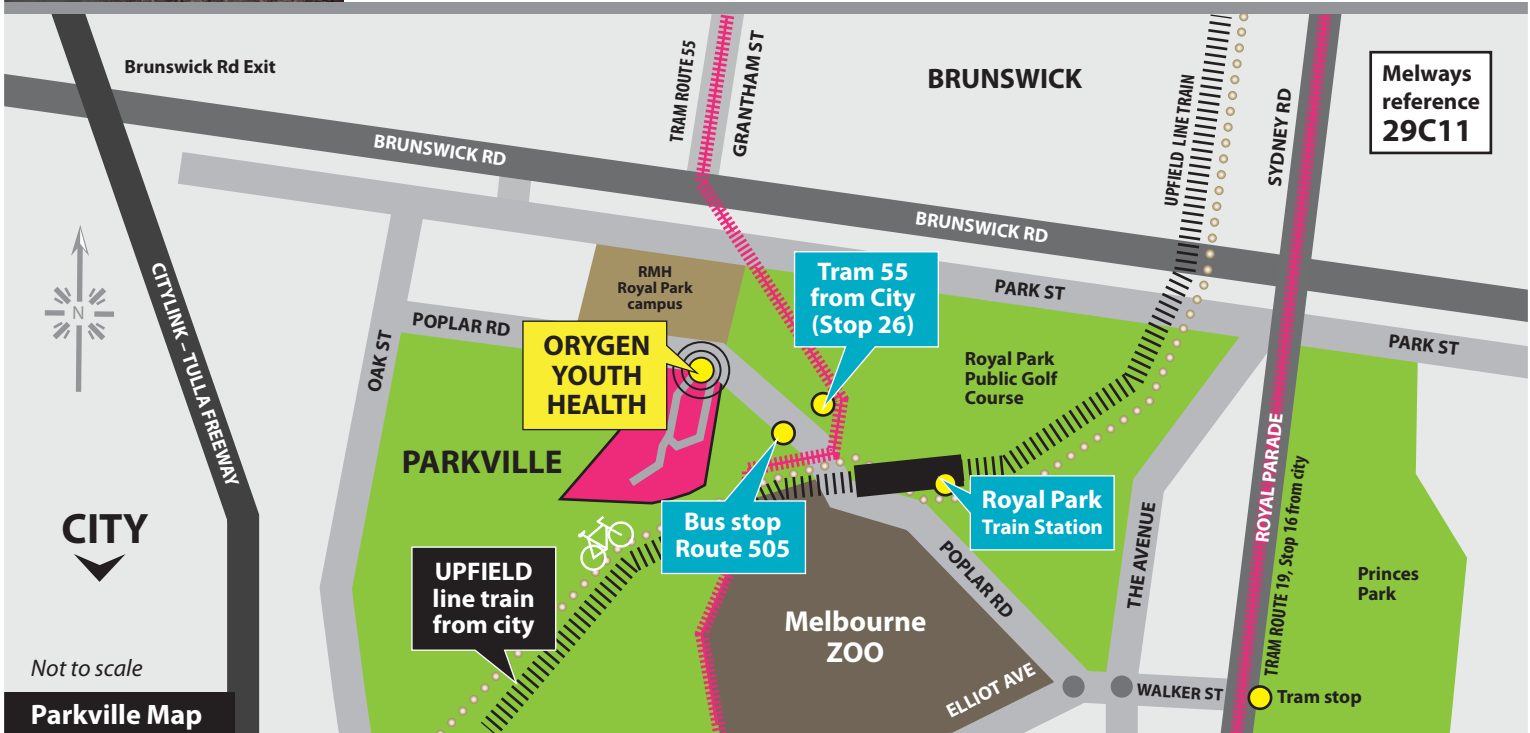

How to get to Orygen Youth Health (OYH) in Parkville

To Parkville by train or tram:

The **Upfield line Train** stops at Royal Park Station (Zoo). **Tram 55** also stops at the Royal Park Station (stop 26). OYH is then a short walk (200m) down the hill (away from the zoo).

To Parkville by bus:

Bus route 505 travels between Moonee Ponds Bus Interchange and Royal Pde, Melbourne University via Parkville Gardens. The bus travels along Poplar Rd, with bus stops just before and after the OYH main entrance.

To Parkville by car:

There is free off street parking on site. Please park in the lower car park. N.B. Spaces can be limited during busy periods. If there are no available spaces, parking is available at low cost at the Royal Park campus of RMH, which is just across the road in Poplar Road.

For further travel info visit www.metlinkmelbourne.com.au or download the Metlink app from your phone's app store.

OYH Site Map

Please note: As a public health facility, OYH is a strictly **NON SMOKING** site.