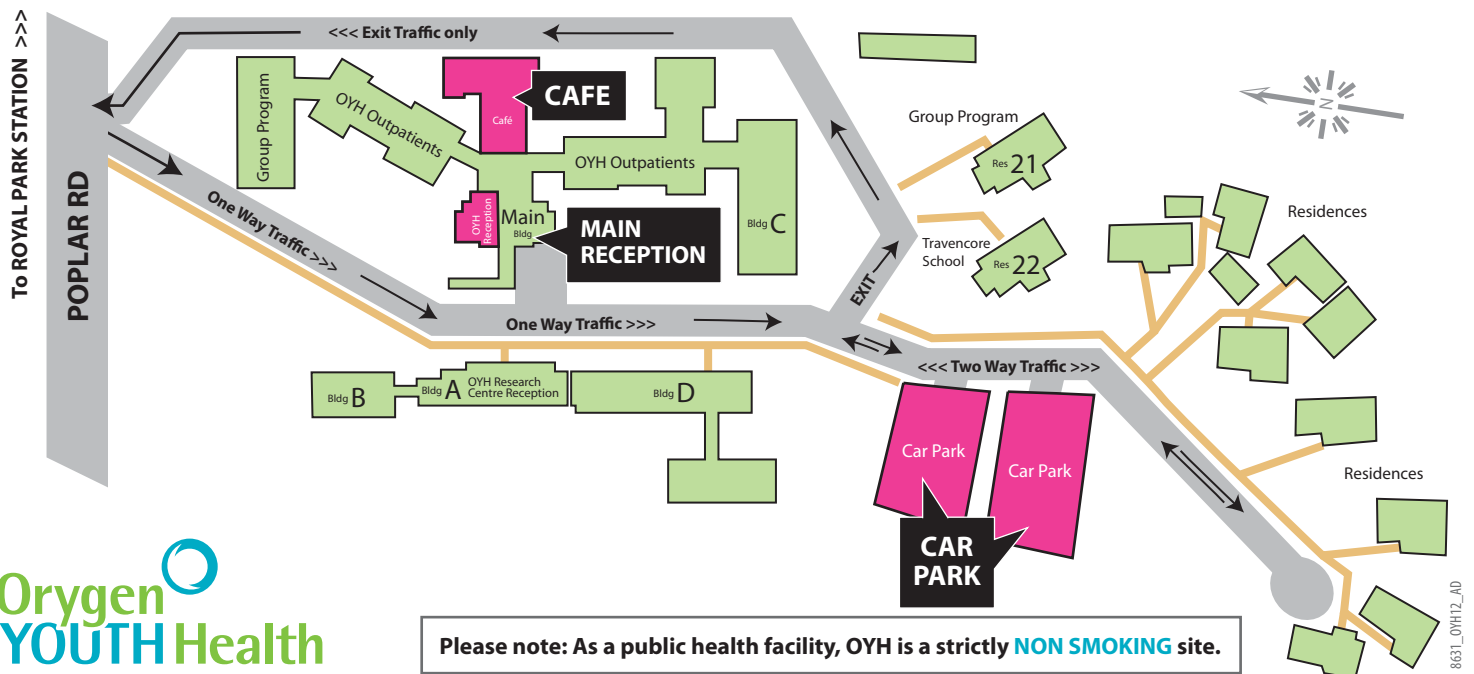

How to get to Orygen Youth Health (OYH) in Parkville

To Parkville by train or tram:

The **Upfield line Train** stops at Royal Park Station (Zoo). **Tram 55** also stops at the Royal Park Station (stop 26). OYH is then a short walk (200m) down the hill (away from the zoo).

To Parkville by bus:

Bus route 505 travels between Moonee Ponds Bus Interchange and Royal Pde, Melbourne University via Parkville Gardens. The bus travels along Poplar Rd, with bus stops just before and after the OYH main entrance.

To Parkville by car:

There is free off street parking on site. Please park in the lower car park. N.B. Spaces can be limited during busy periods. If there are no available spaces, parking is available at low cost at the Royal Park campus of RMH, which is just across the road in Poplar Road.

For further travel info visit www.metlinkmelbourne.com.au or download the Metlink app from your phone's app store.

OYH Site Map

Please note: As a public health facility, OYH is a strictly **NON SMOKING** site.